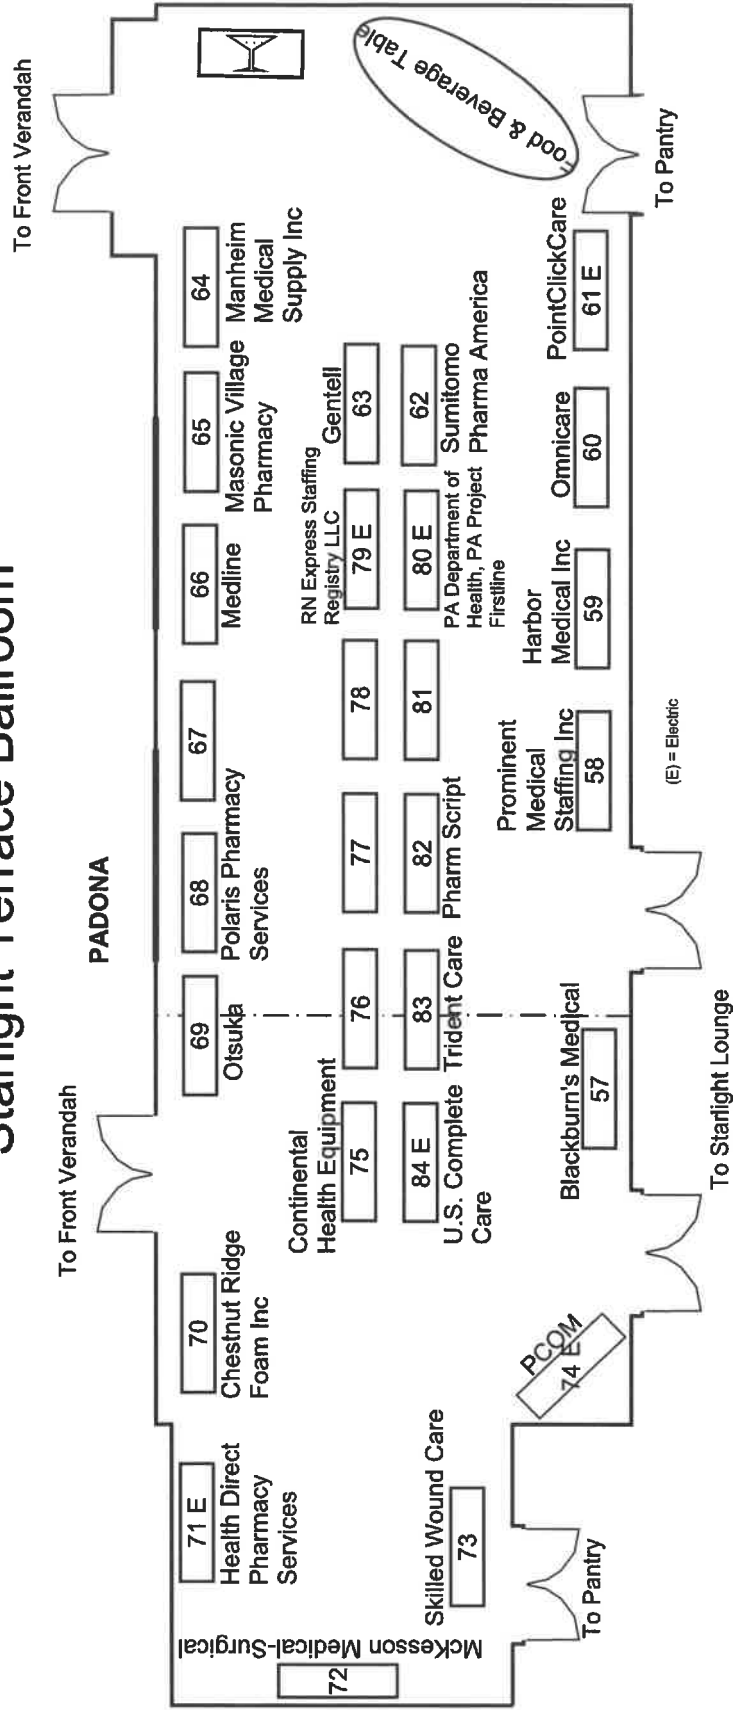

Starlight Terrace Ballroom

(E) = Electric