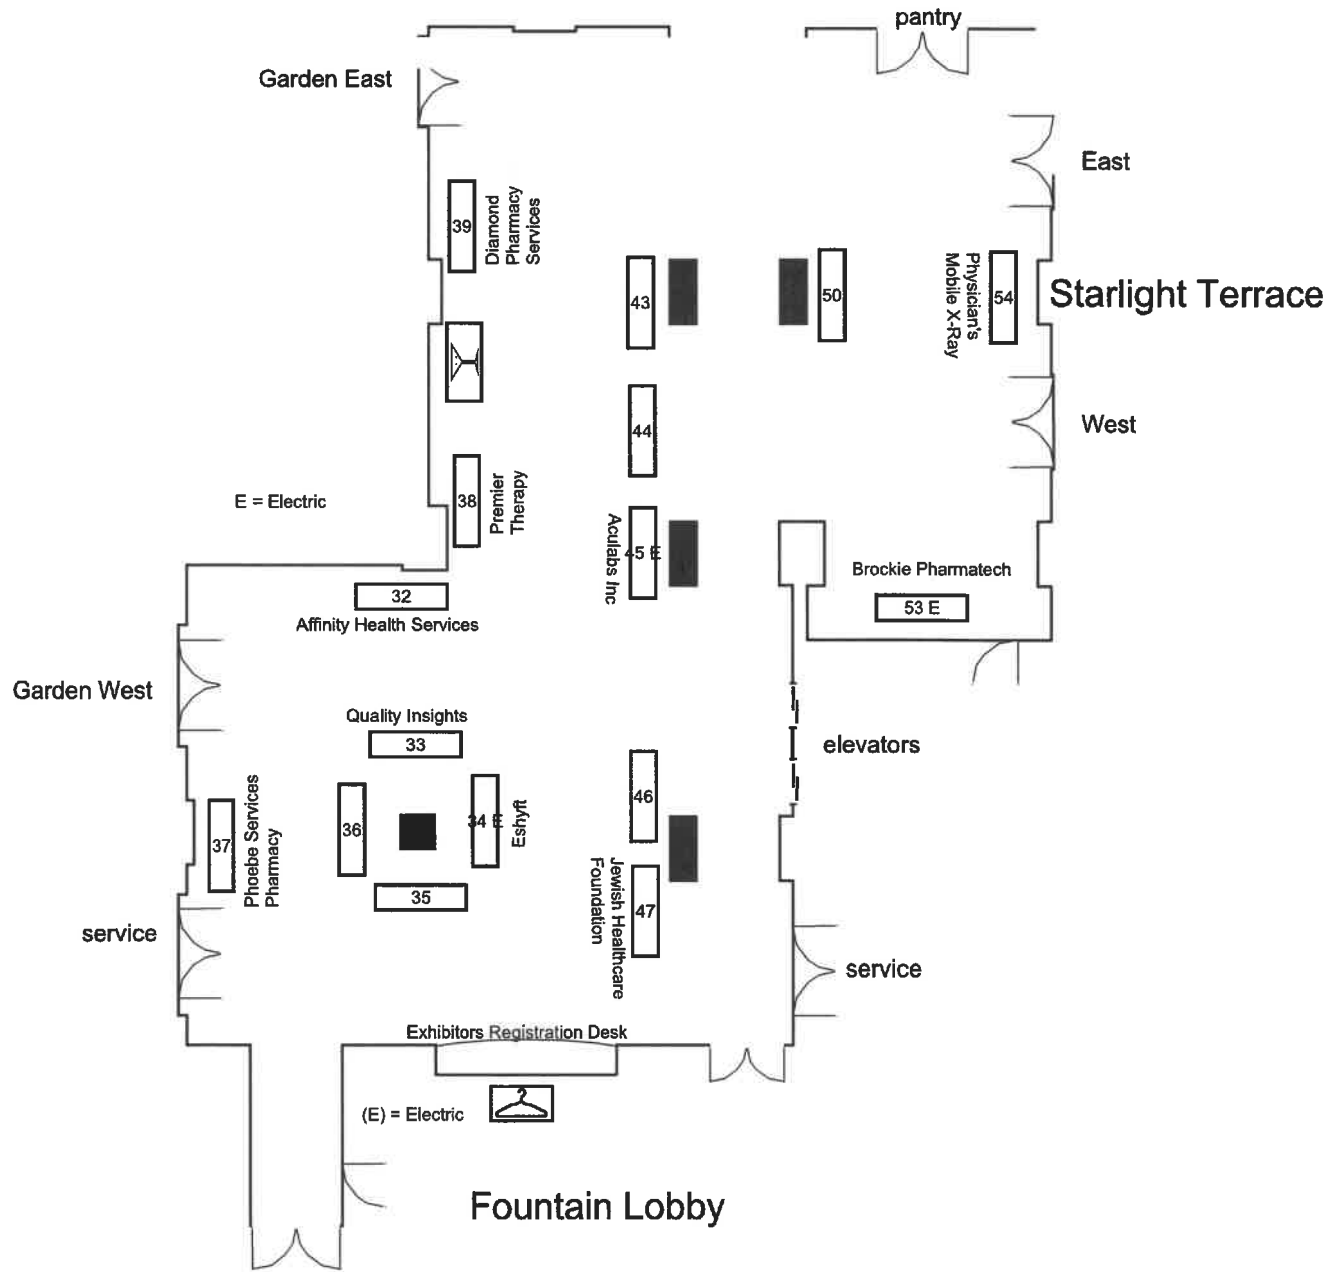

# Garden Terrace Lobby & Starlight Lounge

# Garden Terrace West

To Formal Garden East

# Fountain Lobby The Circular

Overlook  
Elevator to Dining Room

## PADONA

To Garden Terrace  
Ballroom

Iberian  
Lounge

To East Wing Elevators  
To Starlight Ballroom

West Corridor  
To Trevi 5

Stairs to  
Front Desk

Stairs to  
West Mezzanine

Stairs to  
East Mezzanine