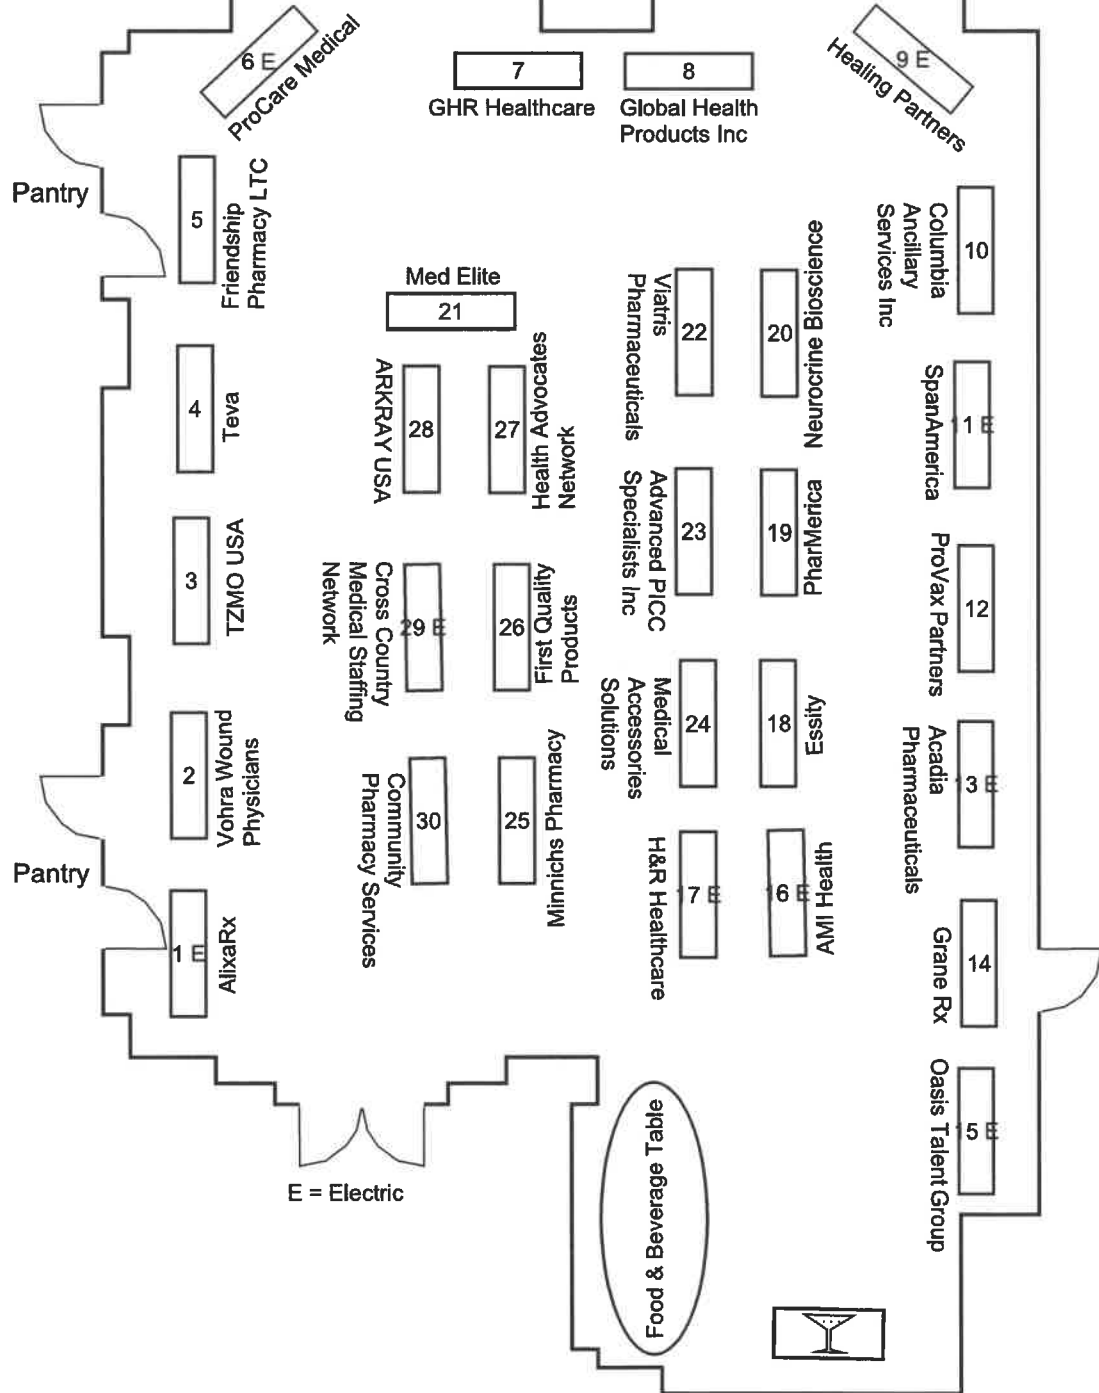

Garden Terrace West

To Formal Garden East

PADONA

E = Electric